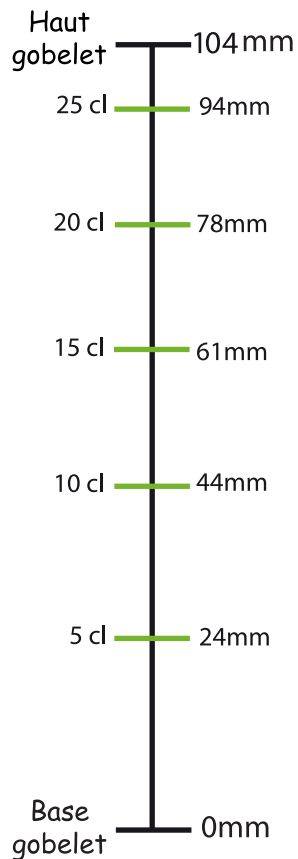

Green 28 - 25 / 28 cl

Impression Digit

Surface gobelet : 104 x 196 mm

Impression max : 72 x 196 mm

A large red rectangular area intended for printing. It contains a vertical scale on the left side with the following markings from top to bottom: 20 cl, Gobelets GREEN CUP.fr, 10 cl, and 5 cl. Each capacity marking is accompanied by a horizontal row of four small black squares.